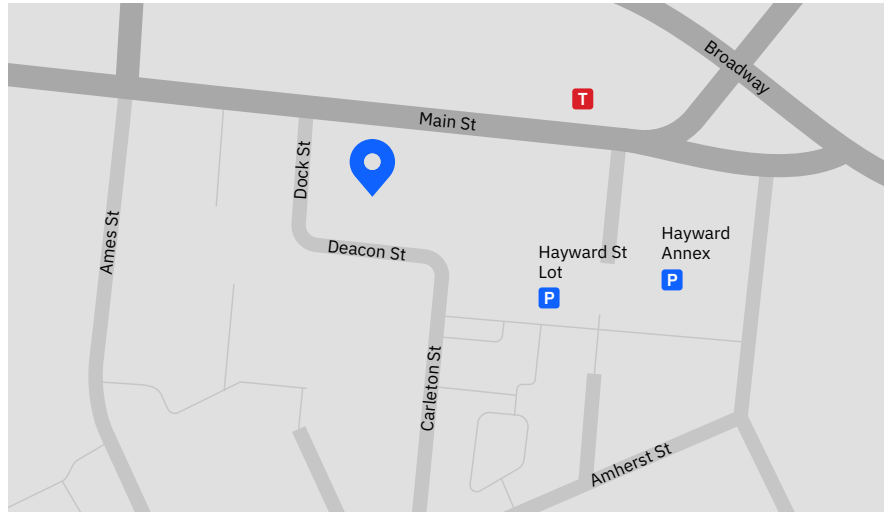

Visitor information

IBM Research — Cambridge

314 Main Street
Cambridge, MA 02412

[Open in maps ↗](#)

Main number
[+1 617 528 3702](tel:+16175283702)

General information

At the lobby of the 314 Main Street building, please walk up to the front desk and check-in with the building's security. They will ask you for your ID and once checked-in, will direct you to the elevators where you can enter the main doors of the lab.

Parking

The closest place to park is the Hayward Garage, which is located right behind our building. However, please be aware that the cost for parking is \$45+/day.

Public transportation

To visit IBM Research in Cambridge using public transportation, take the Red Line to Kendall/MIT. Our facilities are located directly above the station.

[Boston Marriot Cambridge](#)
0.1 miles away

[The Kendall Hotel](#)
0.1 miles away

[The Royal Sonesta Boston](#)
0.8 miles away

[Le Méridien Boston Cambridge](#)
0.8 miles away

[Hyatt Regency Boston / Cambridge](#)
1.1 miles away

[InterContinental Boston](#)
2.1 miles away

[Residence Inn by Marriot
Boston Cambridge](#)
0.2 miles away

Restaurants

[Row 34 Cambridge](#)
0 miles away

[Fuji at Kendall](#)
0.3 miles away

[Batifol](#)
0.3 miles away