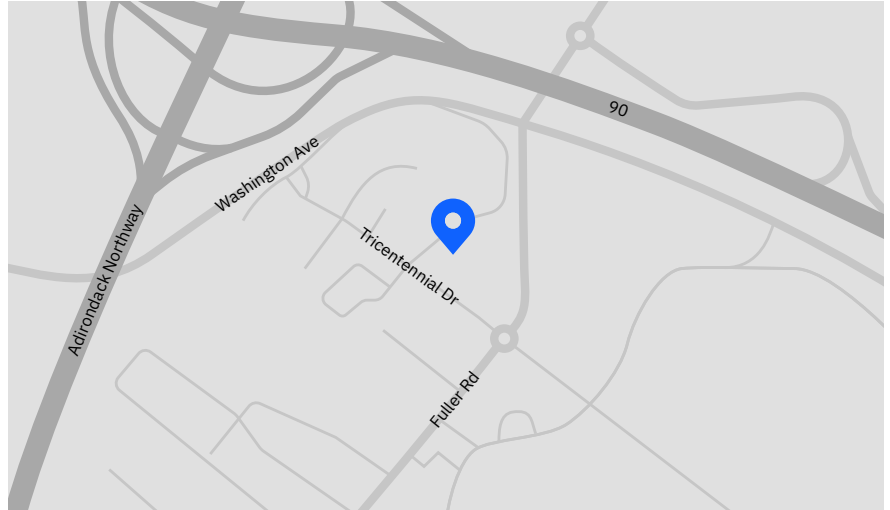

Visitor information

IBM Research — Albany

---

257 Fuller Rd
Albany, NY 12203
[Open in maps ↗](#)

Main number
[1 518 292 7500](tel:15182927500)

General information

All visitors must check in at the security desk inside Nano Fab East (NFE) lobby. Please plan 15 – 30 minutes for check in. All visitors are required to present a valid form of photo identification (either a US issued driver's license or passport). Green card holders are also required to present a valid green card (no photocopies). Any non-US citizens who do not have a valid green card will need to [complete a form](#) and return it to the meeting point of contact (POC) at least 14 business days before your visit for processing. Without the proper IDs or paperwork security will deny you access to the site.

Throughout your visit at IBM Research, you must be escorted by your host or a delegate. At the end of each day, you must return your visitor badge to the security desk in the Nano Fab East (NFE) lobby.

Our site does not allow photography or videography of any kind unless you have been granted a camera use permit by NYCREATES. Please work with your host to obtain a permit if needed.

Driving directions

From all directions take the ramp to Fuller Road and use the circle to the north to loop to Fuller Road South. Proceed south on Fuller Road and turn right at the traffic circle onto Tricentennial Drive.

When you pull into the campus via Tricentennial Drive, you must stop at the security booth in the road. Please inform the security officer that you are here for a meeting with IBM and they will direct you to visitor parking in lot H. If lot H happens to be full, you will be directed to another lot.